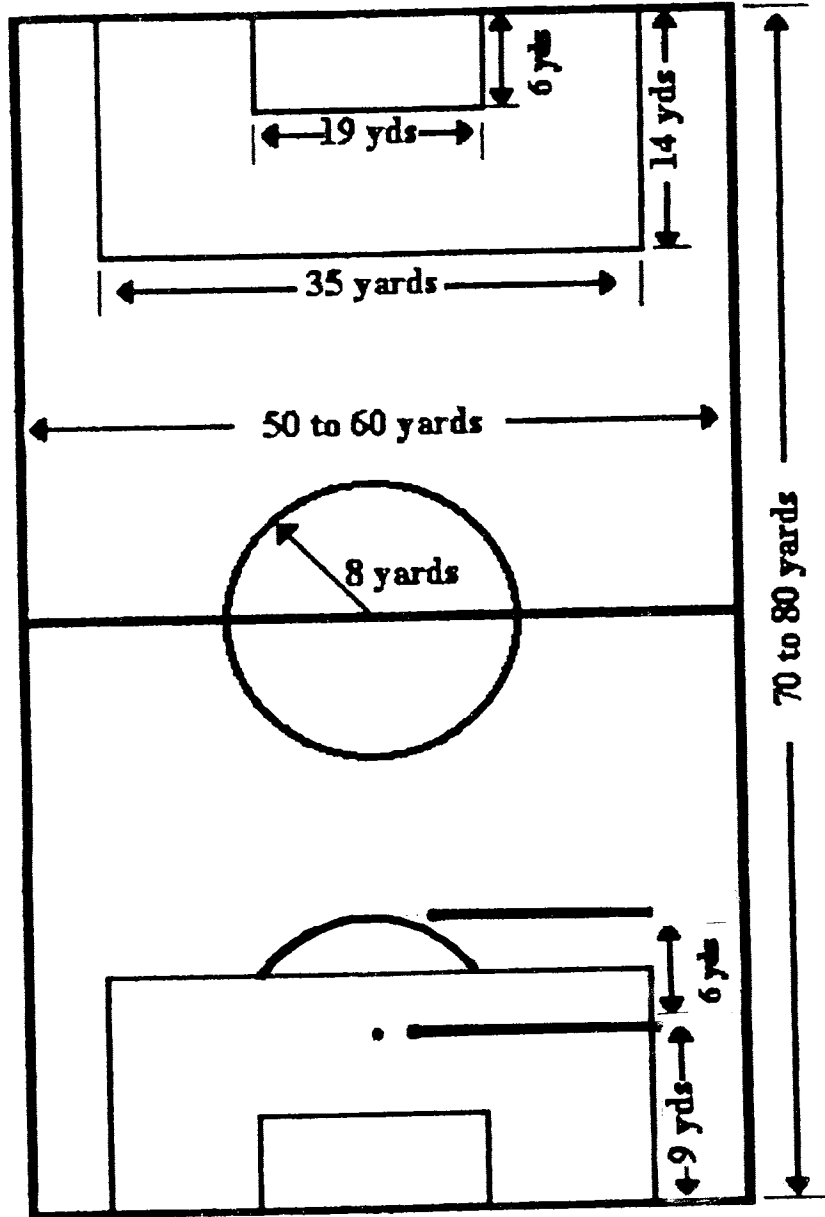

# 8 v 8 PLAYING FIELD DIMENSIONS

Ball:	#4
Goals:	21 feet wide by 7 feet high or 18 feet wide by 6 feet high
Field Size:	50-60 yards wide by 70-80 yards long
Center Circle:	8 yards in radius
Penalty Area:	14 yards by 35 yards
Goal Area:	6 yards by 19 yards
Penalty Spot:	9 yards and perpendicular from the midpoint of the goal.
Penalty Arc:	6 yards radius from the penalty spot